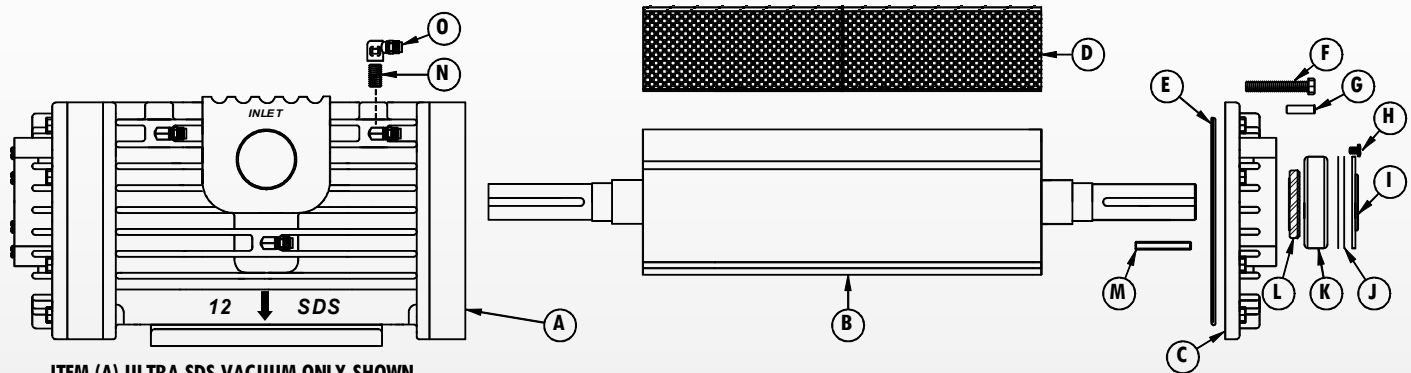

SDS ULTRA

MADE IN THE USA

ITEM (A) ULTRA SDS VACUUM ONLY SHOWN
USE ITEM (AA) IF PUMP IS VACUUM/PRESSURE

ITEM	QTY	PART NUMBER	DESCRIPTION
A	1	HS12SDSULTA	ULTRA (VACUUM-ONLY) HOUSING
AA	1	HS12SDSHDULT	ULTRA (VAC./PRESS.) HOUSING
B	1	RT12SDSULTRA	ULTRA SDS ROTOR
C	2	PL12SDS	SDS END PLATE
D	8	VN06FB91SDS	6 SDS PUMP VANE
E	2	OR259	SDS HOUSING O-RING
F	16	FS31200C	5/16-18 X 2" TFL HEX CAP SCREW
G	4	PIN612S	1/4" X 7/8" LGTH DOWEL PIN
H	16	FS19025	BEARING COVER SCREW
I	2	BRC12118	BEARING COVER
J	SET	BRS12	BEARING SHIMS
K	2	BR126306C	6306 HI-TEMP. BEARING
L	2	SE0612SDS	SDS SHAFT SEAL
M	1	KEY06	1/4" SHAFT KEY
N	3	PF215PN-2	1/8 NPT BRASS CLOSE NIPPLE
O	3	PF170P-4-2	POLY-TITE ELBOW