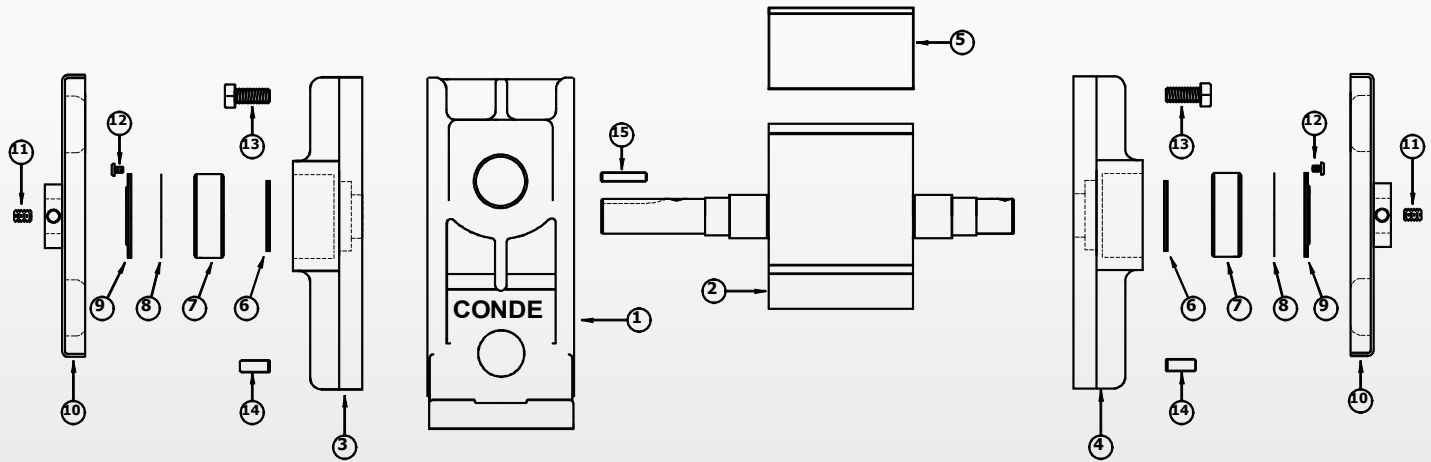

MADE IN THE USA

Model 3 Dri-Air Pump

Part No: DA03CW00 / DA03CC00 / DA03DF00

ITEM	QTY	PART NO.	DESCRIPTION
1	1	HS030190	MODEL 3 DRI-AIR HOUSING
2	1	RT03CW	MODEL 3 CLOCKWISE ROTOR
		RT03CC	MODEL 3 COUNTER-CLOCKWISE ROTOR
		RT03DF	MODEL 3 DF DOUBLE SHAFT ROTOR
3	1	PL030-2L	MODEL 3 2C ENDPLATE (CW)
4	1	PL030-3R	MODEL 3 3C ENDPLATE (CCW)
5	4	VN03CB90A	MODEL 3 CARBON VANE
6	2	SL03	MODEL 3 SHAFT SLINGER
7	2	BR036204A	MODEL 3 (6204) SEALED BEARING
8	1	BRS03	MODEL 3 BEARING SHIM (SET)
9	2	BRC03	MODEL 3 BEARING COVER
10	2	FN03	MODEL 3 METAL FAN
11	2	FS25037	SET SCREW FOR METAL FAN
12	6	FS16025	MODEL 3 BEARING COVER SCREW
13	12	FS31075A	MODEL 3 HEX HEAD CAP SCREW
14	4	PIN3612	MODEL 3 DOWEL PIN
15	1	KEY03	MODEL 3 SHAFT KEY