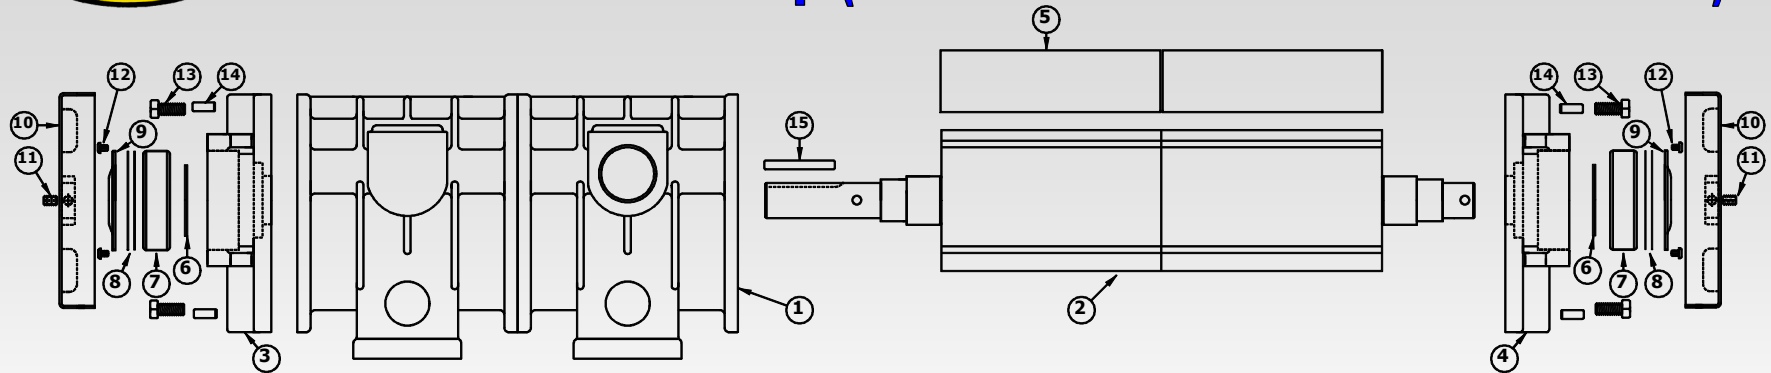

Model 12 Dri-Air Pump (DA12CW00 / DA12CC00 / DA12DF00)

ITEM	QTY	PART NO.	DESCRIPTION
1	1	HS121490	MODEL 12 DRI-AIR HOUSING
2	1	RT12CW	MODEL 12 CLOCKWISE ROTOR
		RT12CC	MODEL 12 COUNTER - CLOCKWISE ROTOR
		RT12DF	MODEL 12 DOUBLE - SHAFT ROTOR
3	1	PL120-15B	MODEL 12 15B END PLATE (CW)
4	1	PL120-16B	MODEL 12 16B END PLATE (CCW)
5	8	VN06CB90	MODEL 6/12 CARBON VANE
6	2	SL0612	MODEL 6/12 SHAFT SLINGER
7	2	BR126306C	MODEL 12 (6306) SEALED BEARING
8	1	BRS12	MODEL 12 BEARING SHIM (SET)
9	2	BRC12	MODEL 12 BEARING COVER
10	2	FN0612	MODEL 6/12 METAL FAN
11	2	FS25037	SET SCREW FOR METAL FAN
12	16	FS19025	MODEL 12 BEARING COVER SCREW
13	12	FS31075A	MODEL 3/6/12 HEX HEAD CAP SCREW
14	4	PIN3612	MODEL 3/6/12 DOWEL PIN
15	1	KEY06	MODEL 6/12 SHAFT KEY