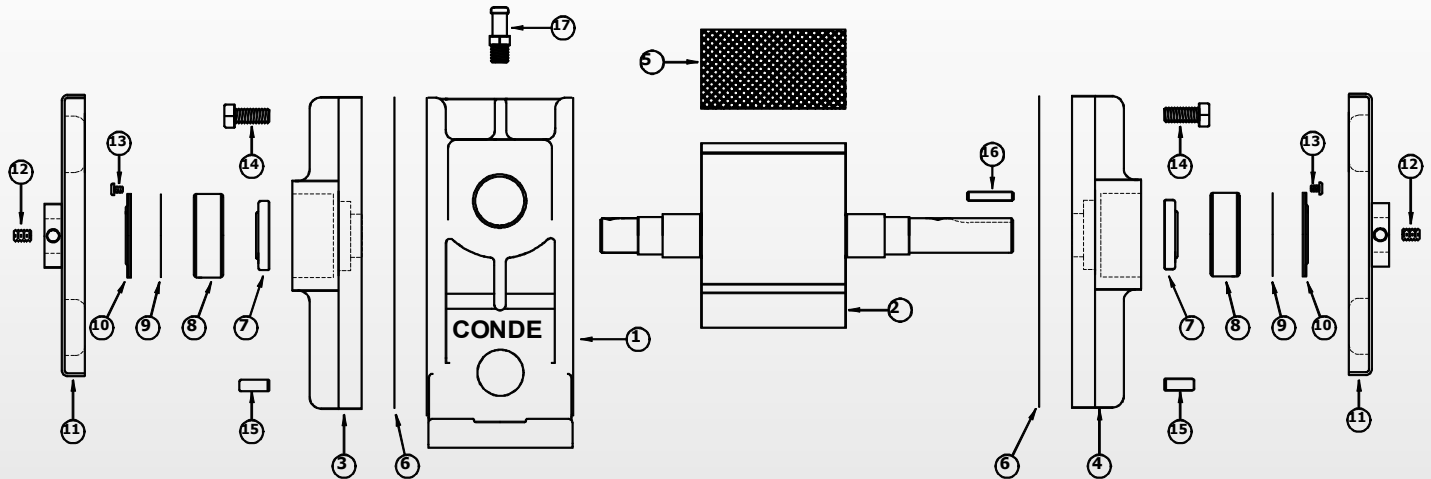

MADE IN THE USA

Part No. OL03CCSF

Model 3 Vapor Oil (Counter Clockwise Rotation)

ITEM	QTY	PART NO.	DESCRIPTION
1	1	HS030192	MODEL 3 VAPOR-OIL PUMP HOUSING
2	1	RT03CC	MODEL 3 SF (CCW) ROTOR
3	1	PL030-2L	MODEL 3 2C ENDPLATE (CW)
4	1	PL030-3R	MODEL 3 3C ENDPLATE (CCW)
5	4	VN03FB91A	MODEL 3 V/O FIBER VANE
6	2	GSK03612	MODEL 3 HOUSING GASKET
7	2	SE03	MODEL 3 V/O SHAFT SEAL
8	2	BR036204A	MODEL 3 (6204) SEALED BEARING
9	1	BRS03	MODEL 3 BEARING SHIM (SET)
10	2	BRC03	MODEL 3 BEARING COVER
11	2	FN03	MODEL 3 METAL FAN
12	2	FS25037	SET SCREW FOR METAL FAN
13	6	FS16025	MODEL 3 BEARING COVER SCREW
14	12	FS31075A	MODEL 3 HEX HEAD CAP SCREW
15	4	PIN3612	MODEL 3 DOWEL PIN
16	1	KEY03	MODEL 3 SHAFT KEY
17	1	TO008	BRASS OIL JET