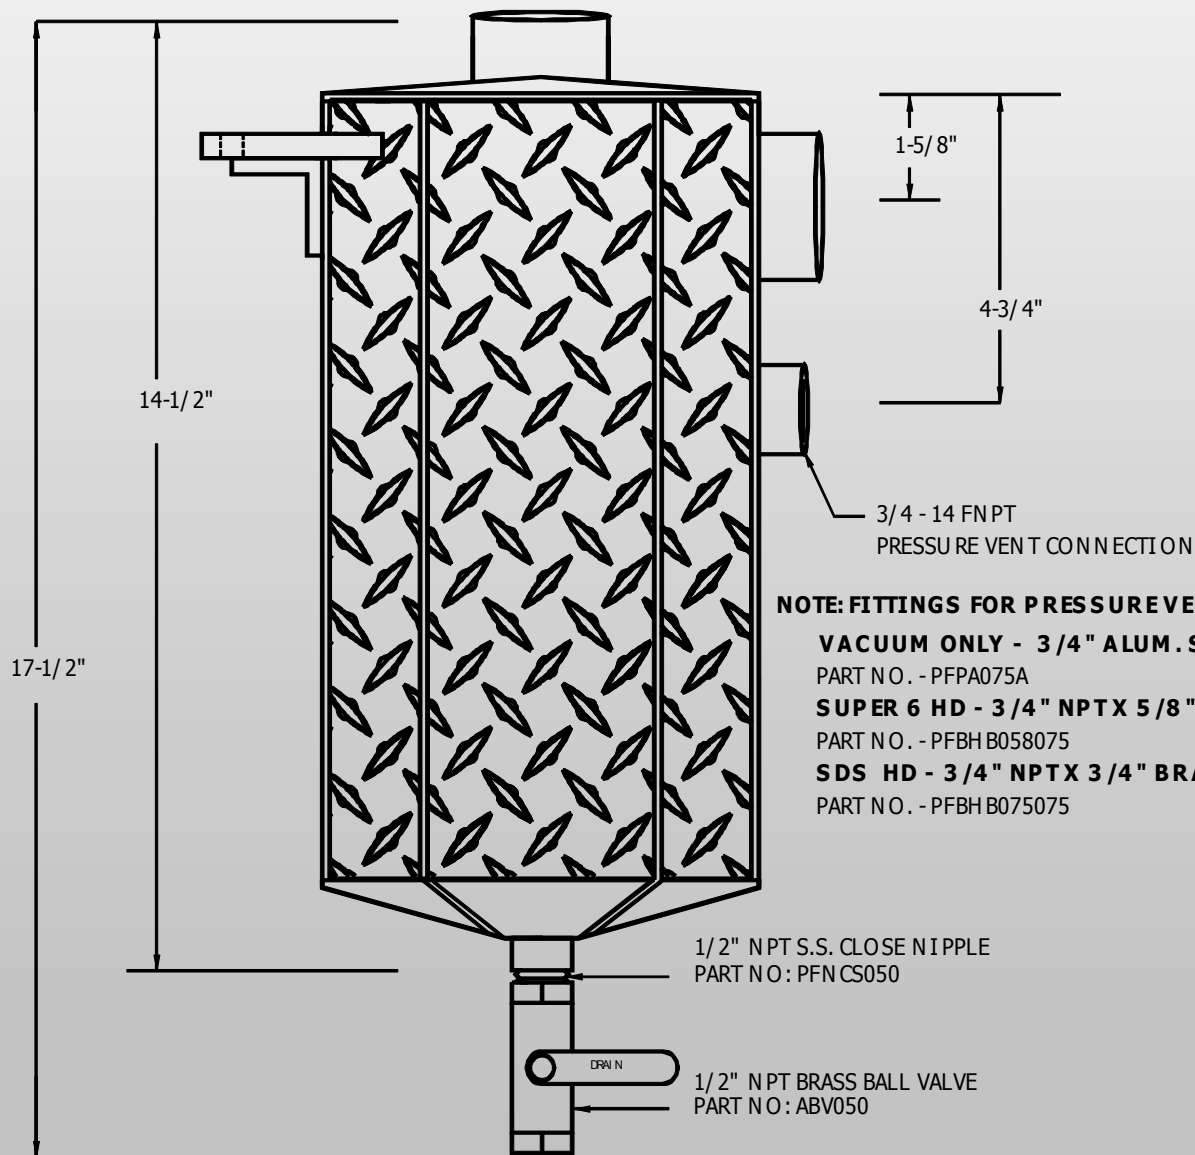

**PART NO: MFOC3612**

### 1-1/2" FNPT ALUM. OIL CATCH MUFFLER

**NOTE: FITTINGS FOR PRESSURE VENT CONNECTION**

**VACUUM ONLY - 3/4" ALUM. SQ. HEAD PLUG**

PART NO. - PFPA075A

**SUPER 6 HD - 3/4" NPTX 5/8" BRASS BARB**

PART NO. - PFBH B058075

**SDS HD - 3/4" NPTX 3/4" BRASS BARB**

PART NO. - PFBH B075075