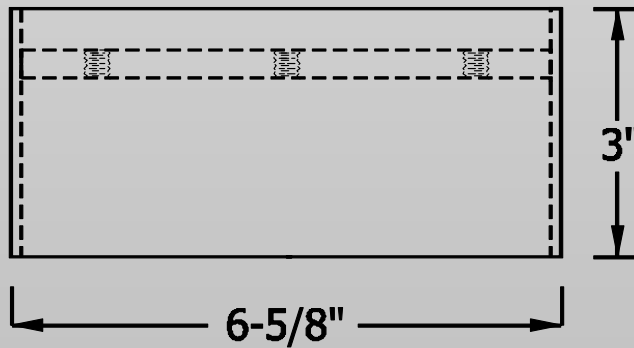

PART NO: LWTRP01 - ALUMINUM PRIMARY TRAP

PART NO: LWTRP03 - STAINLESS STEEL PRIMARY TRAP

5/16-18 X 1" S.S. HEX CAP SCREW (X6)
PART NO: FSX31100

SEALING W ASHER(X6)
PART N O: FSXW 31058

FLOAT BALL RU BBER SEAT
PART N O: LW FBS03

3-1/2" STAIN LESS STEEL FLOAT BALL
PART N O: 1BA350S

9-1/2"

RU BBER G ASKET
PART N O: GSKBEST

WELD-IN (NECK)
AVAILABLE IN

STAINLESS STEEL OR ALUMINUM

WESTMOOR LTD. 800-367-0972 WWW.WESTMOORLTD.COM