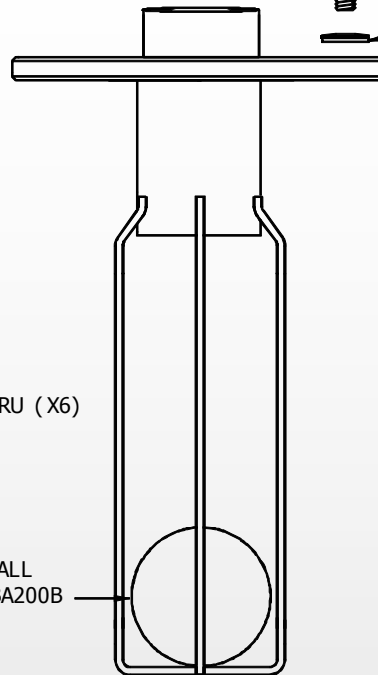

PART NO: LWTRM01SS

1-1/2" S.S. SECONDARY TRAP

STEEL MOUNTING BRACKET
PART NO: LWTRM01C

(TOP CONNECTION)
1-1/2" FNPT
PLUMB TO PUMP

5/16-18 X 1" S.S. HEX CAP SCREW (X6)
PART NO: FSX31100

SEALING WASHER (X6)
PART NO: FSXW 31058

FLOAT BALL
PART NO: 1BA200B

RUBBER GASKET
PART NO: GSKBEST