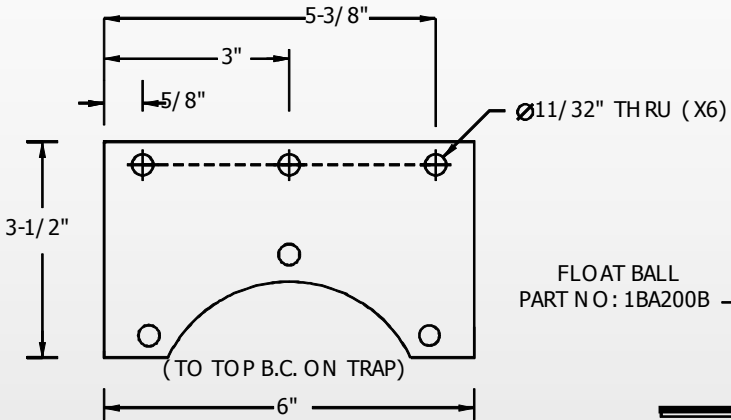

PART NO: LWTRM01SS

1-1/2" S.S. SECONDARY TRAP

STEEL MOUNTING BRACKET
PART NO: LWTRM01C

(TOP CONNECTION)
1-1/2" FNPT
PLUMB TO PUMP

5/16-18 X 1" S.S. HEX CAP SCREW (X6)
PART NO: FSX31100

SEALING WASHER (X6)
PART NO: FSXW 31058

FLOAT BALL
PART NO: 1BA200B

RUBBER GASKET
PART NO: GSKBEST