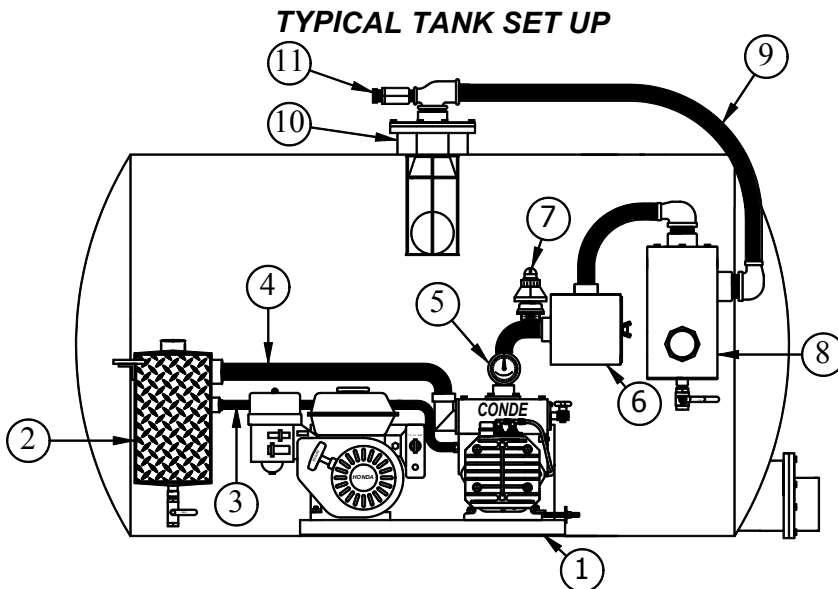

Accessories for the Conde SDS Ultra

Item #2
Oil Catch Muffler
PN: MFOC3612
\$251.00

Item #6
SS. Pre-Filter
PN: LWTRPF150
\$282.00

Item #8
SS. Moisture Trap
PN: LWTRM01SS
\$349.00

Item #10
Primary Shut-Off Steel
PN:LWTRP02
\$241.00
Primary Shut-Off Alum.
PN: LWTRP01
\$282.00
Primary Shut-Off S.S.
PN:LWTRP03
\$282.00

Item #5, Vac/Press Gauge, PN:GAGE016, \$83.50

Item #7, Vacuum Relief Valve, PN:RV03, \$77.00

Item # 11, Pressure Relief Valve, PN:RVP13P, \$97.00

- 1 - CONDE VACUUM/PRESSURE GAS UNIT**
- 2 - OIL CATCH MUFFLER**
- 3 - PRESSURE VENT HOSE**
- 4 - PUMP EXHAUST HOSE**
- 5 - LIQUID FILLED VACUUM/PRESSURE GAUGE**
- 6 - S.S. PRE-FILTER**
- 7 - VACUUM RELIEF VALVE**
- 8 - S.S. SECONDARY TRAP**
- 9 - VACUUM/PRESSURE RATED HOSE**
- 10 - PRIMARY TRAP**
- 11 - PRESSURE RELIEF VALVE**